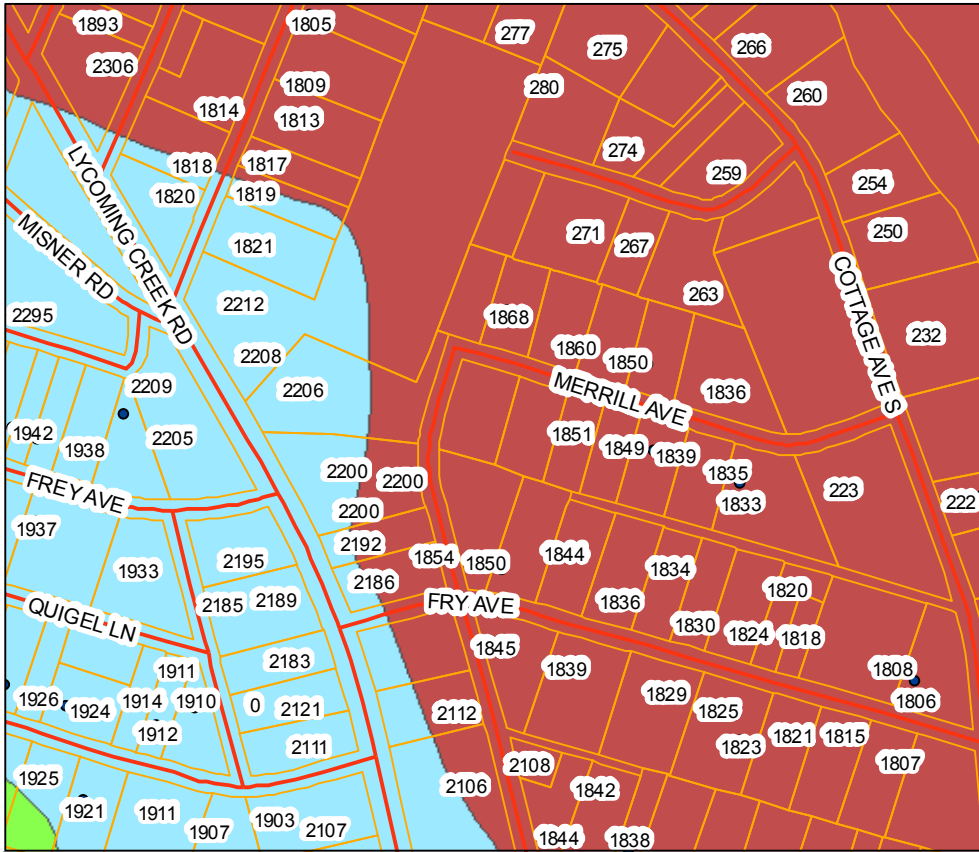

# Lycoming County

### The DVD Includes:

- Tax Parcels with Assessment Data
- 2005 Countywide Color Aerial Photo
- Building Addresses
- Road Centerlines with Names
- Streams with Names
- Active Railroads
- Flood Zones
- Zoning Districts
- 10 Foot LIDAR Contours (100 ft. labeled)
- Soils
- Municipal Boundaries from the Tax Maps
- DFIRM Cross Sections and Elevations
- DFIRM Panel Grid
- Tax Map Grid
- Labels Name, Parcel #, Deed #, and Acreage
- Parcel Report Sorted by Acreage